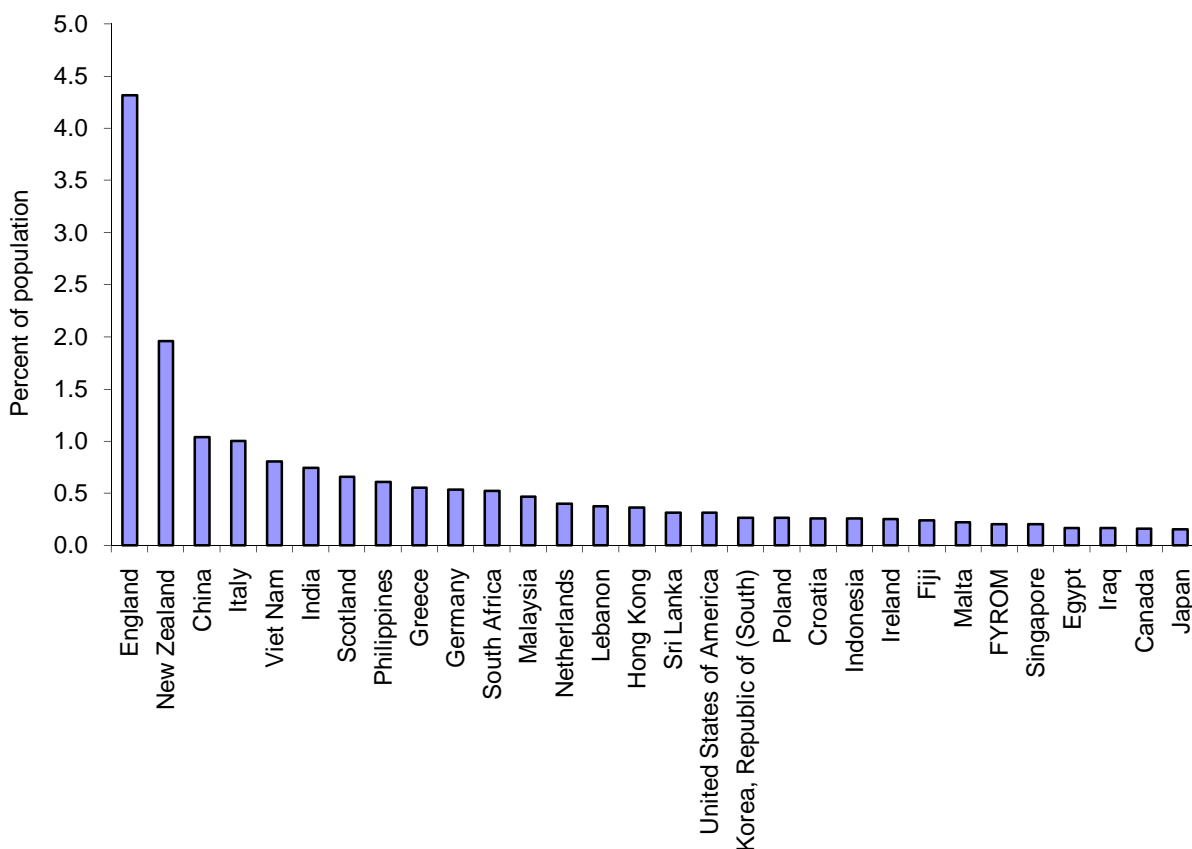

Chart 1.1

Top 30 Birthplace Groups

- Australia: 2006 Census

Rank	Birthplace	2006 Census	% of population
1	England	856,935	4.3
2	New Zealand	389,465	2.0
3	China (excl. SARS and Taiwan)	206,589	1.0
4	Italy	199,120	1.0
5	Viet Nam	159,846	0.8
6	India	147,105	0.7
7	Scotland	130,203	0.7
8	Philippines	120,539	0.6
9	Greece	109,984	0.6
10	Germany	106,524	0.5
11	South Africa	104,127	0.5
12	Malaysia	92,333	0.5
13	Netherlands	78,922	0.4
14	Lebanon	74,850	0.4
15	Hong Kong (SAR of China)	71,803	0.4

Rank	Birthplace	2006 Census	% of population
16	Sri Lanka	62,256	0.3
17	United States of America	61,721	0.3
18	Korea, Republic of (South)	52,761	0.3
19	Poland	52,256	0.3
20	Croatia	50,997	0.3
21	Indonesia	50,974	0.3
22	Ireland	50,255	0.3
23	Fiji	48,145	0.2
24	Malta	43,701	0.2
25	Former Yugoslav Republic of Macedonia (FYROM)	40,656	0.2
26	Singapore	39,974	0.2
27	Egypt	33,493	0.2
28	Iraq	32,520	0.2
29	Canada	31,611	0.2
30	Japan	30,777	0.2