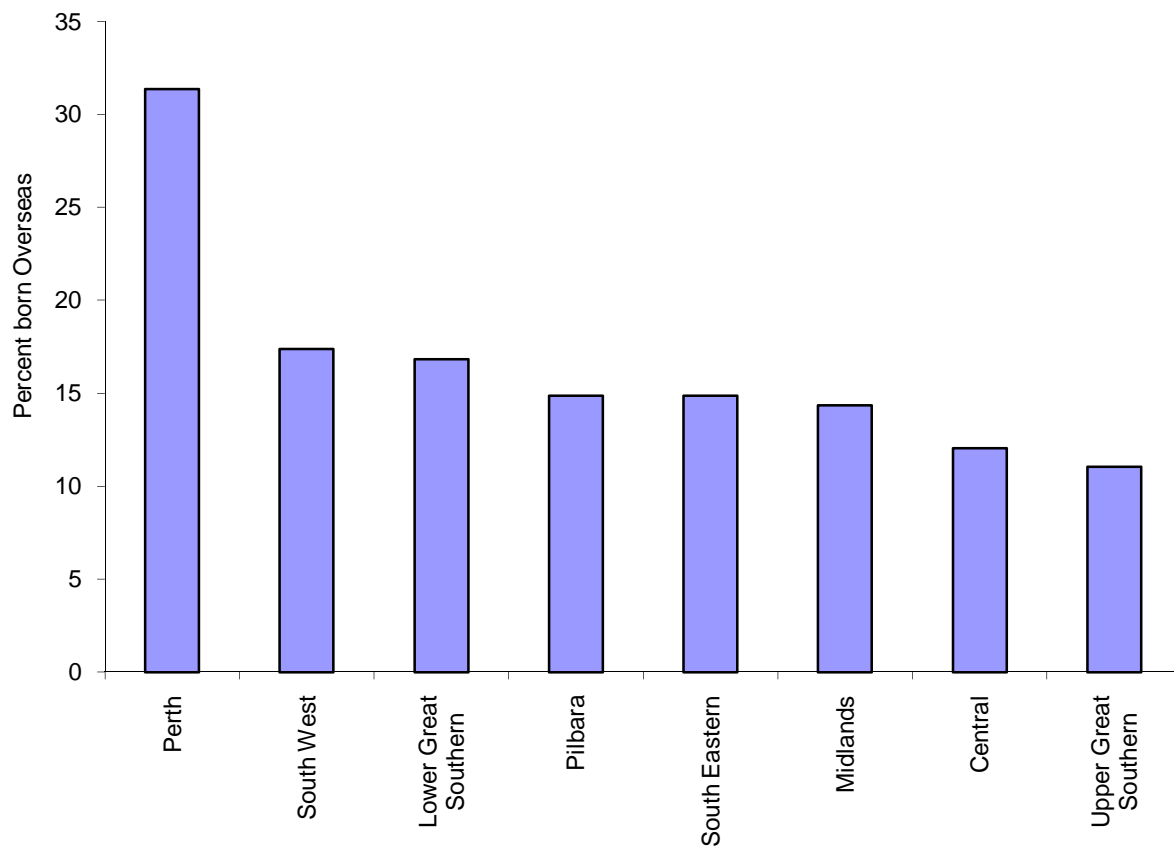

Chart 2.1

**Proportion of Overseas born by Statistical Division
-Western Australia: 2006 Census**

Rank	Division	Number born Overseas	% born Overseas
1	Perth	452,886	31.3
2	South West	36,047	17.4
3	Lower Great Southern	8,844	16.8
4	Pilbara	6,101	14.9
5	South Eastern	7,709	14.9
6	Midlands	7,239	14.4
7	Central	6,917	12.0
8	Upper Great Southern	1,959	11.1
9	Kimberley	2,298	7.8