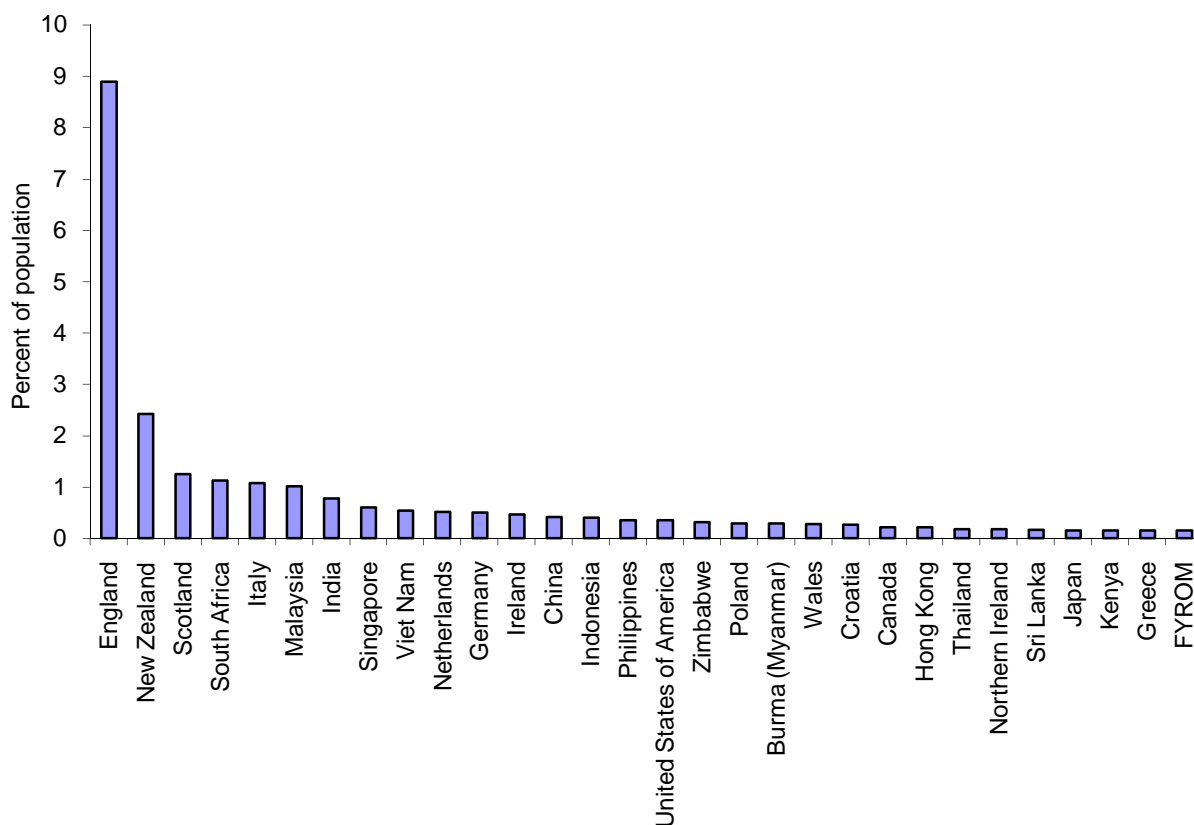

**Chart 2.3**

**Top 30 Birthplace Groups -Western Australia: 2006 Census**

Rank	Birthplace	2006 Census	% of population
1	England	174,194	8.9
2	New Zealand	47,333	2.4
3	Scotland	24,409	1.2
4	South Africa	22,058	1.1
5	Italy	20,928	1.1
6	Malaysia	19,720	1.0
7	India	15,153	0.8
8	Singapore	11,791	0.6
9	Viet Nam	10,495	0.5
10	Netherlands	10,123	0.5
11	Germany	9,879	0.5
12	Ireland	9,032	0.5
13	China (excl. SARS and Taiwan)	7,991	0.4
14	Indonesia	7,889	0.4
15	Philippines	6,820	0.3

Rank	Birthplace	2006 Census	% of population
16	United States of America	6,759	0.3
17	Zimbabwe	6,168	0.3
18	Poland	5,725	0.3
19	Burma (Myanmar)	5,558	0.3
20	Wales	5,355	0.3
21	Croatia	5,171	0.3
22	Canada	4,098	0.2
23	Hong Kong (SAR of China)	4,064	0.2
24	Thailand	3,408	0.2
25	Northern Ireland	3,306	0.2
26	Sri Lanka	3,284	0.2
27	Japan	3,046	0.2
28	Kenya	3,032	0.2
29	Greece	3,003	0.2
30	Former Yugoslav Republic of Macedonia (FYROM)	3,001	0.2