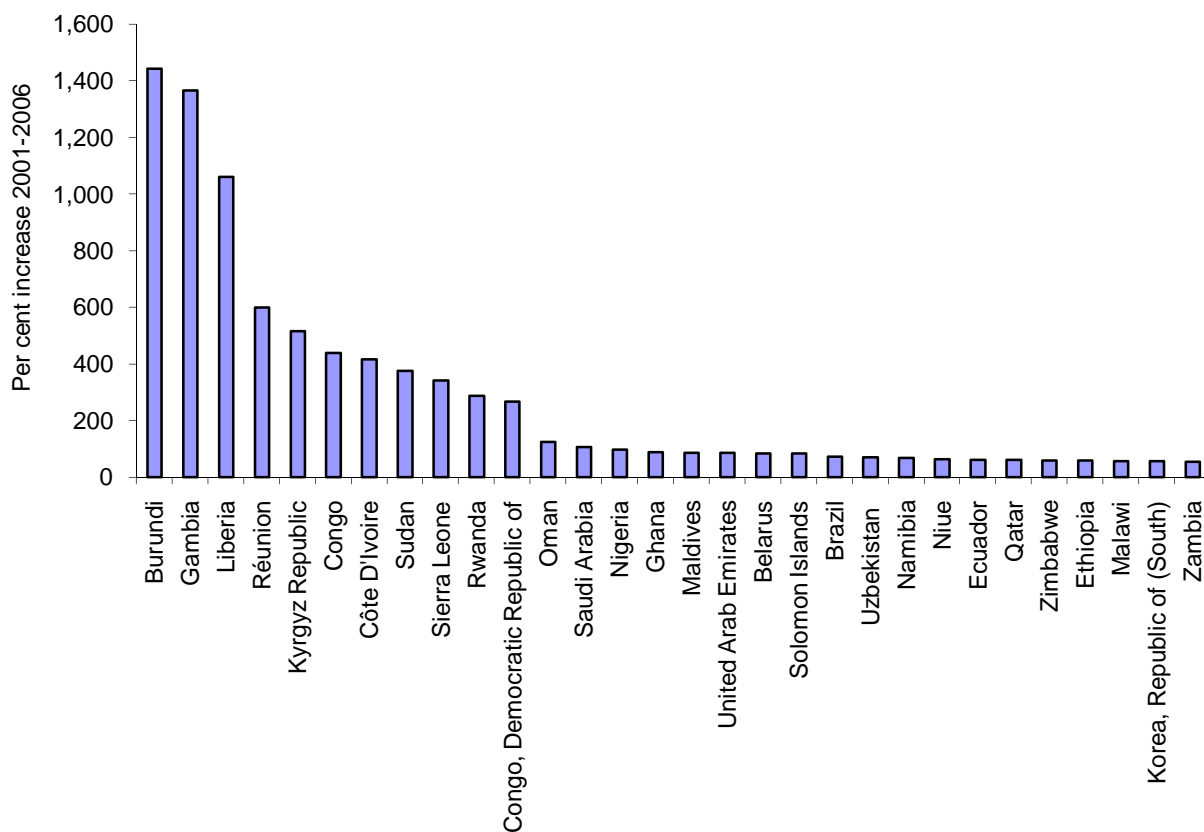

Chart 2.4

**Fastest Growing Overseas Birthplace Groups
-Western Australia: 2001 and 2006 Census**

Rank	Birthplace	2006 Census	% Change 2001-2006
1	Burundi	108	1,442.9
2	Gambia	44	1,366.7
3	Liberia	267	1,060.9
4	Réunion	42	600.0
5	Kyrgyz Republic	37	516.7
6	Congo	140	438.5
7	Côte D'Ivoire	31	416.7
8	Sudan	2,010	375.2
9	Sierra Leone	278	341.3
10	Rwanda	58	286.7
11	Congo, Democratic Republic of	176	266.7
12	Oman	137	124.6
13	Saudi Arabia	454	106.4
14	Nigeria	324	96.4
15	Ghana	228	88.4

Rank	Birthplace	2006 Census	% Change 2001-2006
16	Maldives	52	85.7
17	United Arab Emirates	405	84.9
18	Belarus	48	84.6
19	Solomon Islands	72	84.6
20	Brazil	689	73.1
21	Uzbekistan	44	69.2
22	Namibia	199	68.6
23	Niue	41	64.0
24	Ecuador	68	61.9
25	Qatar	85	60.4
26	Zimbabwe	6,168	58.9
27	Ethiopia	650	57.8
28	Malawi	168	57.0
29	Korea, Republic of (South)	2,187	56.1
30	Zambia	1,446	53.7