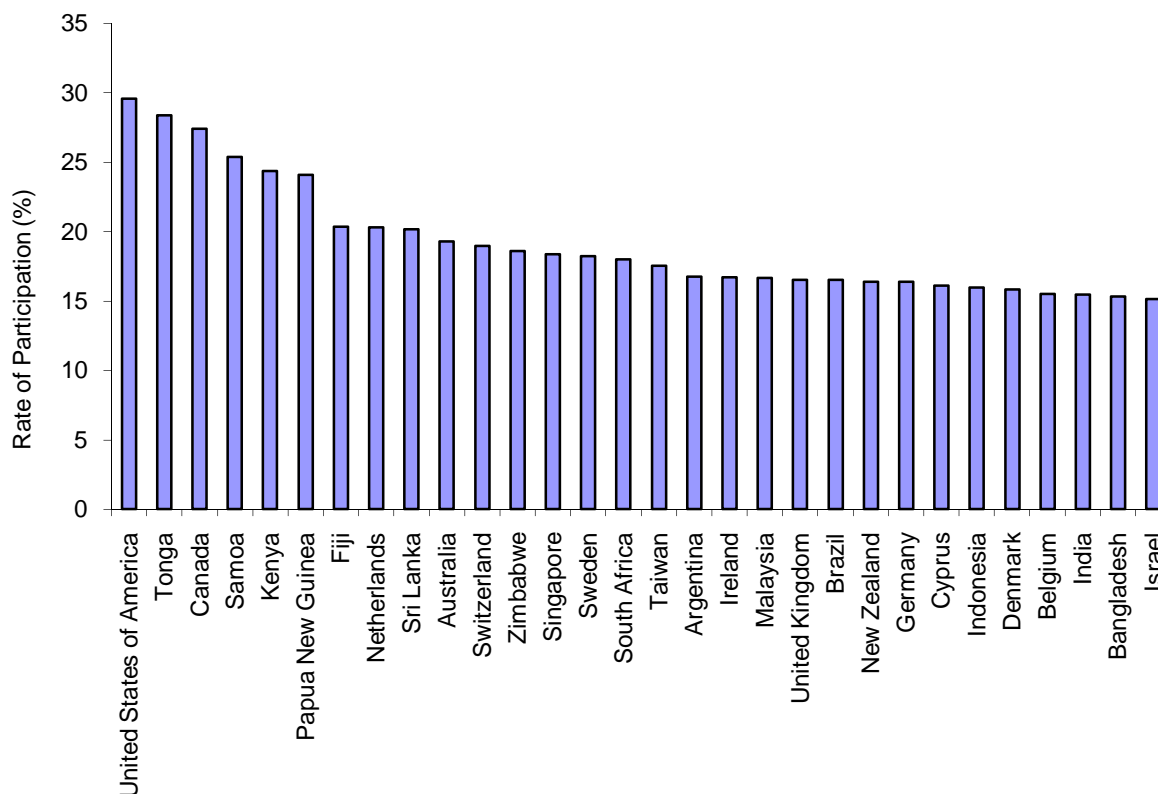

Chart 2.9

**Participation in Voluntary Activities by Birthplace
-Western Australia: 2006 Census**

Birthplace	Number participating in last 12 months	Rate of participation (%)
United States of America	1,713	29.6
Tonga	25	28.4
Canada	1,010	27.4
Samoa	50	25.4
Kenya	639	24.4
Papua New Guinea	288	24.1
Fiji	128	20.4
Netherlands	2,006	20.3
Sri Lanka	625	20.2
Australia	181,814	19.3
Switzerland	291	19.0
Zimbabwe	1,027	18.6
Singapore	1,936	18.4
Sweden	134	18.3
South Africa	3,344	18.0

Birthplace	Number participating in last 12 months	Rate of participation (%)
Taiwan	154	17.6
Argentina	80	16.8
Ireland	1,451	16.7
Malaysia	3,123	16.7
United Kingdom	32,811	16.5
Brazil	106	16.5
New Zealand	7,113	16.4
Germany	1,572	16.4
Cyprus	67	16.1
Indonesia	1,126	16.0
Denmark	170	15.8
Belgium	85	15.5
India	2,227	15.5
Bangladesh	99	15.3
Israel	76	15.1