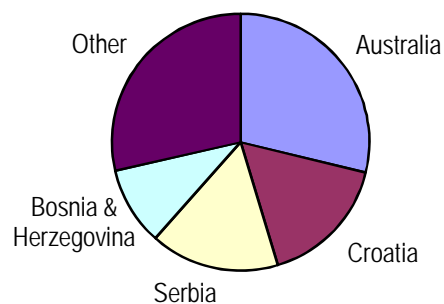

Table 2.13 (continued)

Birthplace of Selected Religious Groups

-Western Australia: 2006 Census

Religion	Birthplace	Persons	% of Religion
Presbyterian	Australia	20,636	52.3
	United Kingdom	8,352	21.2
	New Zealand	3,858	9.8
	South Africa	919	2.3
	Zimbabwe	617	1.6
	Indonesia	567	1.4
	Malaysia	518	1.3
	Netherlands	514	1.3
	Singapore	435	1.1
	Korea, Republic of (South)	379	1.0
	Other	2,675	6.8
	Total		39,470
Reformed	Australia	853	45.3
	South Africa	505	26.8
	Netherlands	355	18.9
	Zimbabwe	30	1.6
	New Zealand	26	1.4
	Canada	22	1.2
	Switzerland	15	0.8
	United Kingdom	12	0.6
	Other	64	3.4
	Total		1,882
Salvation Army	Australia	4,620	81.7
	United Kingdom	545	9.6
	New Zealand	138	2.4
	Netherlands	27	0.5
	Hong Kong (SAR of China)	15	0.3
	Sierra Leone	13	0.2
	Papua New Guinea	12	0.2
	United States of America	11	0.2
	Other	277	4.9
	Total		5,658
Serbian Orthodox	Australia	921	28.8
	Croatia	530	16.6
	Serbia	518	16.2
	Bosnia and Herzegovina	317	9.9
	Germany	26	0.8
	Montenegro	21	0.7
	United Kingdom	12	0.4
	Other	855	26.7
Total		3,200	100.0