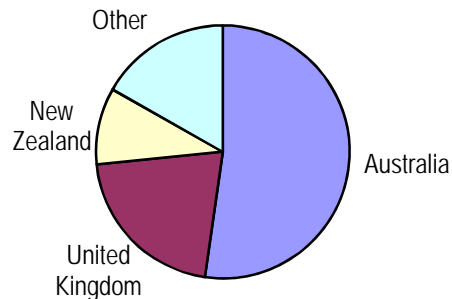

Table 2.13 (continued)

Birthplace of Selected Religious Groups

-Western Australia: 2006 Census

Religion	Birthplace	Persons	% of Religion
Presbyterian	Australia	20,636	52.3
	United Kingdom	8,352	21.2
	New Zealand	3,858	9.8
	South Africa	919	2.3
	Zimbabwe	617	1.6
	Indonesia	567	1.4
	Malaysia	518	1.3
	Netherlands	514	1.3
	Singapore	435	1.1
	Korea, Republic of (South)	379	1.0
	Other	2,675	6.8
	Total		39,470
Reformed	Australia	853	45.3
	South Africa	505	26.8
	Netherlands	355	18.9
	Zimbabwe	30	1.6
	New Zealand	26	1.4
	Canada	22	1.2
	Switzerland	15	0.8
	United Kingdom	12	0.6
	Other	64	3.4
	Total		1,882
Salvation Army	Australia	4,620	81.7
	United Kingdom	545	9.6
	New Zealand	138	2.4
	Netherlands	27	0.5
	Hong Kong (SAR of China)	15	0.3
	Sierra Leone	13	0.2
	Papua New Guinea	12	0.2
	United States of America	11	0.2
	Other	277	4.9
	Total		5,658
Serbian Orthodox	Australia	921	28.8
	Croatia	530	16.6
	Serbia	518	16.2
	Bosnia and Herzegovina	317	9.9
	Germany	26	0.8
	Montenegro	21	0.7
	United Kingdom	12	0.4
	Other	855	26.7
Total		3,200	100.0