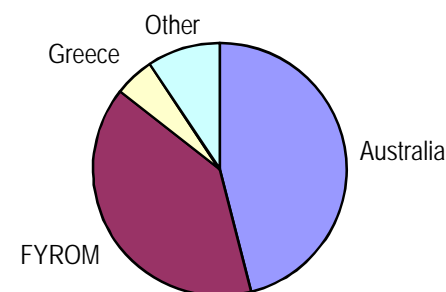

Table 2.13 (continued)

Birthplace of Selected Religious Groups
-Western Australia: 2006 Census

Religion	Birthplace	Persons	% of Religion
Lutheran	Australia	6,405	53.6
	Germany	2,159	18.1
	Denmark	417	3.5
	Finland	294	2.5
	Sweden	247	2.1
	Latvia	238	2.0
	South Africa	191	1.6
	United States of America	187	1.6
	United Kingdom	168	1.4
	Norway	161	1.3
	Other	1,485	12.4
	Total		11,952
Macedonian Orthodox	Australia	2,103	48.5
	Former Yugoslav Republic of Macedonia (FYROM)	1,806	41.7
	Greece	234	5.4
	Other	192	4.4
Total		4,335	100.0
No Religion	Australia	344,208	76.8
	United Kingdom	44,583	9.9
	New Zealand	16,084	3.6
	China (excl. SARS and Taiwan)	4,408	1.0
	Netherlands	3,095	0.7
	Malaysia	2,592	0.6
	South Africa	2,418	0.5
	Germany	2,092	0.5
	United States of America	1,821	0.4
	Hong Kong (SAR of China)	1,769	0.4
	Other	25,365	5.7
	Total		448,435
Paganism	Australia	1,071	71.3
	United Kingdom	227	15.1
	New Zealand	63	4.2
	South Africa	21	1.4
	United States of America	11	0.7
Other	109	7.3	
Total		1,502	100.0