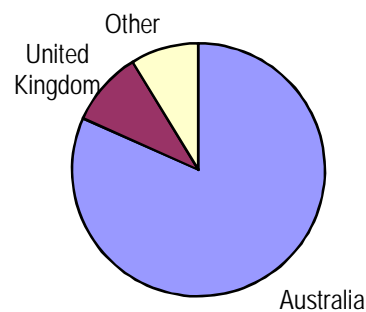

Table 2.13 (continued)

Birthplace of Selected Religious Groups

-Western Australia: 2006 Census

Religion	Birthplace	Persons	% of Religion
Presbyterian	Australia	20,636	52.3
	United Kingdom	8,352	21.2
	New Zealand	3,858	9.8
	South Africa	919	2.3
	Zimbabwe	617	1.6
	Indonesia	567	1.4
	Malaysia	518	1.3
	Netherlands	514	1.3
	Singapore	435	1.1
	Korea, Republic of (South)	379	1.0
	Other	2,675	6.8
	Total		39,470
Reformed	Australia	853	45.3
	South Africa	505	26.8
	Netherlands	355	18.9
	Zimbabwe	30	1.6
	New Zealand	26	1.4
	Canada	22	1.2
	Switzerland	15	0.8
	United Kingdom	12	0.6
	Other	64	3.4
	Total		1,882
Salvation Army	Australia	4,620	81.7
	United Kingdom	545	9.6
	New Zealand	138	2.4
	Netherlands	27	0.5
	Hong Kong (SAR of China)	15	0.3
	Sierra Leone	13	0.2
	Papua New Guinea	12	0.2
	United States of America	11	0.2
	Other	277	4.9
	Total		5,658
Serbian Orthodox	Australia	921	28.8
	Croatia	530	16.6
	Serbia	518	16.2
	Bosnia and Herzegovina	317	9.9
	Germany	26	0.8
	Montenegro	21	0.7
	United Kingdom	12	0.4
	Other	855	26.7
Total		3,200	100.0