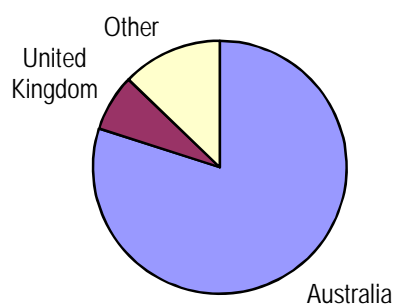

Table 2.13 (continued)

Birthplace of Selected Religious Groups
-Western Australia: 2006 Census

Religion	Birthplace	Persons	% of Religion
Seventh-Day Adventist	Australia	4,153	75.5
	United Kingdom	223	4.1
	New Zealand	121	2.2
	South Africa	92	1.7
	Philippines	60	1.1
	Papua New Guinea	53	1.0
	India	34	0.6
	Zimbabwe	34	0.6
	Malaysia	33	0.6
	Fiji	31	0.6
	Other	667	12.1
	Total		5,501
Sikhism	India	463	33.2
	Malaysia	292	21.0
	Australia	225	16.2
	Singapore	170	12.2
	Kenya	120	8.6
	United Kingdom	45	3.2
	New Zealand	11	0.8
	Other	67	4.8
Total		1,393	100.0
Spiritualism	Australia	869	57.9
	United Kingdom	397	26.4
	New Zealand	80	5.3
	Brazil	26	1.7
	South Africa	22	1.5
	United States of America	13	0.9
	Germany	12	0.8
	Netherlands	12	0.8
	Ireland	10	0.7
	Other	60	4.0
Total		1,501	100.0
Uniting Church	Australia	59,406	79.9
	United Kingdom	5,407	7.3
	South Africa	1,828	2.5
	New Zealand	1,019	1.4
	Malaysia	865	1.2
	Singapore	488	0.7
	Indonesia	479	0.6
	Netherlands	364	0.5
	Zimbabwe	305	0.4
	Canada	293	0.4
	Other	3,879	5.2
	Total		74,333

Table 2.13 (continued)

Birthplace of Selected Religious Groups

-Western Australia: 2006 Census

Religion	Birthplace	Persons	% of Religion
Western Catholic	Australia	318,975	68.8
	United Kingdom	26,952	5.8
	Italy	19,303	4.2
	India	7,355	1.6
	New Zealand	7,085	1.5
	Ireland	6,802	1.5
	Philippines	5,499	1.2
	Poland	4,691	1.0
	South Africa	3,919	0.8
	Malaysia	3,820	0.8
	Other	59,311	12.8
	Total		463,712