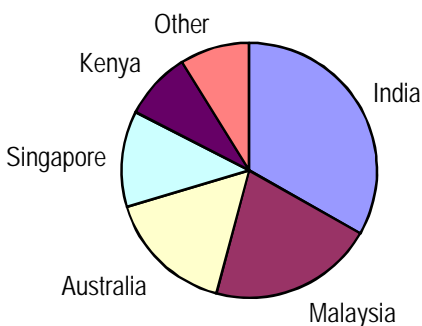

Table 2.13 (continued)

Birthplace of Selected Religious Groups
-Western Australia: 2006 Census

Religion	Birthplace	Persons	% of Religion
Seventh-Day Adventist	Australia	4,153	75.5
	United Kingdom	223	4.1
	New Zealand	121	2.2
	South Africa	92	1.7
	Philippines	60	1.1
	Papua New Guinea	53	1.0
	India	34	0.6
	Zimbabwe	34	0.6
	Malaysia	33	0.6
	Fiji	31	0.6
	Other	667	12.1
	Total		5,501
Sikhism	India	463	33.2
	Malaysia	292	21.0
	Australia	225	16.2
	Singapore	170	12.2
	Kenya	120	8.6
	United Kingdom	45	3.2
	New Zealand	11	0.8
	Other	67	4.8
Total		1,393	100.0
Spiritualism	Australia	869	57.9
	United Kingdom	397	26.4
	New Zealand	80	5.3
	Brazil	26	1.7
	South Africa	22	1.5
	United States of America	13	0.9
	Germany	12	0.8
	Netherlands	12	0.8
	Ireland	10	0.7
	Other	60	4.0
Total		1,501	100.0
Uniting Church	Australia	59,406	79.9
	United Kingdom	5,407	7.3
	South Africa	1,828	2.5
	New Zealand	1,019	1.4
	Malaysia	865	1.2
	Singapore	488	0.7
	Indonesia	479	0.6
	Netherlands	364	0.5
	Zimbabwe	305	0.4
	Canada	293	0.4
	Other	3,879	5.2
	Total		74,333