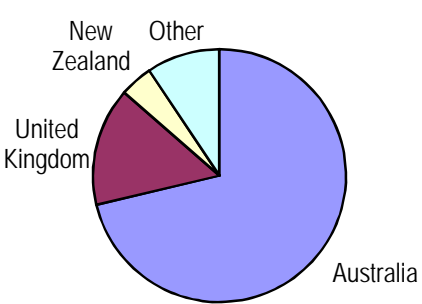

Table 2.13 (continued)

Birthplace of Selected Religious Groups
-Western Australia: 2006 Census

Religion	Birthplace	Persons	% of Religion
Lutheran	Australia	6,405	53.6
	Germany	2,159	18.1
	Denmark	417	3.5
	Finland	294	2.5
	Sweden	247	2.1
	Latvia	238	2.0
	South Africa	191	1.6
	United States of America	187	1.6
	United Kingdom	168	1.4
	Norway	161	1.3
	Other	1,485	12.4
	Total		11,952
Macedonian Orthodox	Australia	2,103	48.5
	Former Yugoslav Republic of Macedonia (FYROM)	1,806	41.7
	Greece	234	5.4
	Other	192	4.4
Total		4,335	100.0
No Religion	Australia	344,208	76.8
	United Kingdom	44,583	9.9
	New Zealand	16,084	3.6
	China (excl. SARS and Taiwan)	4,408	1.0
	Netherlands	3,095	0.7
	Malaysia	2,592	0.6
	South Africa	2,418	0.5
	Germany	2,092	0.5
	United States of America	1,821	0.4
	Hong Kong (SAR of China)	1,769	0.4
	Other	25,365	5.7
	Total		448,435
Paganism	Australia	1,071	71.3
	United Kingdom	227	15.1
	New Zealand	63	4.2
	South Africa	21	1.4
	United States of America	11	0.7
Other	109	7.3	
Total		1,502	100.0