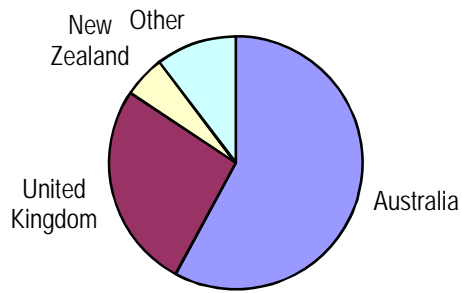

Table 2.13 (continued)

Birthplace of Selected Religious Groups
-Western Australia: 2006 Census

Religion	Birthplace	Persons	% of Religion
Seventh-Day Adventist	Australia	4,153	75.5
	United Kingdom	223	4.1
	New Zealand	121	2.2
	South Africa	92	1.7
	Philippines	60	1.1
	Papua New Guinea	53	1.0
	India	34	0.6
	Zimbabwe	34	0.6
	Malaysia	33	0.6
	Fiji	31	0.6
	Other	667	12.1
	Total		5,501
Sikhism	India	463	33.2
	Malaysia	292	21.0
	Australia	225	16.2
	Singapore	170	12.2
	Kenya	120	8.6
	United Kingdom	45	3.2
	New Zealand	11	0.8
	Other	67	4.8
Total		1,393	100.0
Spiritualism	Australia	869	57.9
	United Kingdom	397	26.4
	New Zealand	80	5.3
	Brazil	26	1.7
	South Africa	22	1.5
	United States of America	13	0.9
	Germany	12	0.8
	Netherlands	12	0.8
	Ireland	10	0.7
	Other	60	4.0
Total		1,501	100.0
Uniting Church	Australia	59,406	79.9
	United Kingdom	5,407	7.3
	South Africa	1,828	2.5
	New Zealand	1,019	1.4
	Malaysia	865	1.2
	Singapore	488	0.7
	Indonesia	479	0.6
	Netherlands	364	0.5
	Zimbabwe	305	0.4
	Canada	293	0.4
	Other	3,879	5.2
	Total		74,333

Table 2.13 (continued)

Birthplace of Selected Religious Groups

-Western Australia: 2006 Census

Religion	Birthplace	Persons	% of Religion
Western Catholic	Australia	318,975	68.8
	United Kingdom	26,952	5.8
	Italy	19,303	4.2
	India	7,355	1.6
	New Zealand	7,085	1.5
	Ireland	6,802	1.5
	Philippines	5,499	1.2
	Poland	4,691	1.0
	South Africa	3,919	0.8
	Malaysia	3,820	0.8
	Other	59,311	12.8
	Total		463,712