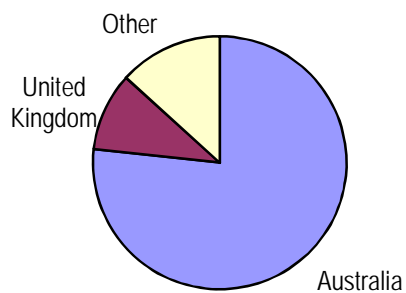

Table 2.13 (continued)

Birthplace of Selected Religious Groups
-Western Australia: 2006 Census

Religion	Birthplace	Persons	% of Religion
Lutheran	Australia	6,405	53.6
	Germany	2,159	18.1
	Denmark	417	3.5
	Finland	294	2.5
	Sweden	247	2.1
	Latvia	238	2.0
	South Africa	191	1.6
	United States of America	187	1.6
	United Kingdom	168	1.4
	Norway	161	1.3
	Other	1,485	12.4
	Total		11,952
Macedonian Orthodox	Australia	2,103	48.5
	Former Yugoslav Republic of Macedonia (FYROM)	1,806	41.7
	Greece	234	5.4
	Other	192	4.4
Total		4,335	100.0
No Religion	Australia	344,208	76.8
	United Kingdom	44,583	9.9
	New Zealand	16,084	3.6
	China (excl. SARS and Taiwan)	4,408	1.0
	Netherlands	3,095	0.7
	Malaysia	2,592	0.6
	South Africa	2,418	0.5
	Germany	2,092	0.5
	United States of America	1,821	0.4
	Hong Kong (SAR of China)	1,769	0.4
	Other	25,365	5.7
	Total		448,435
Paganism	Australia	1,071	71.3
	United Kingdom	227	15.1
	New Zealand	63	4.2
	South Africa	21	1.4
	United States of America	11	0.7
Other	109	7.3	
Total		1,502	100.0