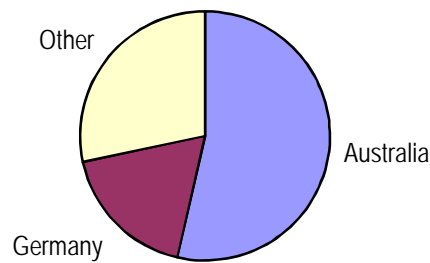

Table 2.13 (continued)

Birthplace of Selected Religious Groups
-Western Australia: 2006 Census

Religion	Birthplace	Persons	% of Religion
Lutheran	Australia	6,405	53.6
	Germany	2,159	18.1
	Denmark	417	3.5
	Finland	294	2.5
	Sweden	247	2.1
	Latvia	238	2.0
	South Africa	191	1.6
	United States of America	187	1.6
	United Kingdom	168	1.4
	Norway	161	1.3
	Other	1,485	12.4
	Total		11,952
Macedonian Orthodox	Australia	2,103	48.5
	Former Yugoslav Republic of Macedonia (FYROM)	1,806	41.7
	Greece	234	5.4
	Other	192	4.4
Total		4,335	100.0
No Religion	Australia	344,208	76.8
	United Kingdom	44,583	9.9
	New Zealand	16,084	3.6
	China (excl. SARS and Taiwan)	4,408	1.0
	Netherlands	3,095	0.7
	Malaysia	2,592	0.6
	South Africa	2,418	0.5
	Germany	2,092	0.5
	United States of America	1,821	0.4
	Hong Kong (SAR of China)	1,769	0.4
	Other	25,365	5.7
	Total		448,435
Paganism	Australia	1,071	71.3
	United Kingdom	227	15.1
	New Zealand	63	4.2
	South Africa	21	1.4
	United States of America	11	0.7
Other	109	7.3	
Total		1,502	100.0