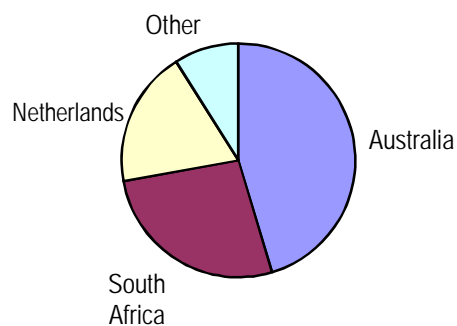

Table 2.13 (continued)

Birthplace of Selected Religious Groups

-Western Australia: 2006 Census

Religion	Birthplace	Persons	% of Religion
Presbyterian	Australia	20,636	52.3
	United Kingdom	8,352	21.2
	New Zealand	3,858	9.8
	South Africa	919	2.3
	Zimbabwe	617	1.6
	Indonesia	567	1.4
	Malaysia	518	1.3
	Netherlands	514	1.3
	Singapore	435	1.1
	Korea, Republic of (South)	379	1.0
	Other	2,675	6.8
	Total		39,470
Reformed	Australia	853	45.3
	South Africa	505	26.8
	Netherlands	355	18.9
	Zimbabwe	30	1.6
	New Zealand	26	1.4
	Canada	22	1.2
	Switzerland	15	0.8
	United Kingdom	12	0.6
	Other	64	3.4
	Total		1,882
Salvation Army	Australia	4,620	81.7
	United Kingdom	545	9.6
	New Zealand	138	2.4
	Netherlands	27	0.5
	Hong Kong (SAR of China)	15	0.3
	Sierra Leone	13	0.2
	Papua New Guinea	12	0.2
	United States of America	11	0.2
	Other	277	4.9
	Total		5,658
Serbian Orthodox	Australia	921	28.8
	Croatia	530	16.6
	Serbia	518	16.2
	Bosnia and Herzegovina	317	9.9
	Germany	26	0.8
	Montenegro	21	0.7
	United Kingdom	12	0.4
	Other	855	26.7
Total		3,200	100.0